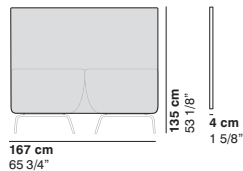

cod. 1210D / double side panel h. 135