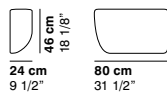

cod. 1203 / closed element 160 15° R110

cod. 1204 / open element 210 15° R110

cod. 1205 / closed element 210 15° R110

cod. 1206 / terminal element 180°

cod. 1207 / left armrest

cod. 1208 / right armrest

cod. 1209S / single side panel h. 115