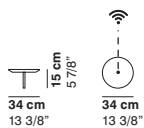

cod. 1214 / back panel 150 h. 135

cod. 1215 / back panel 200 h. 115

cod. 1216 / back panel 200 h. 135

cod. 1280 / central coffee table

cod. 1281 / central coffee table with wireless recharge

cod. 1282 / wall coffee table