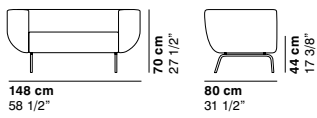

+61 8 9389 6669

info@henriliving.com.au

245 Stirling Hwy, Claremont WA 6010

www.henriliving.com.au

Henri

cod. 1170 / armchair

cod. 1171 / 2 seater sofa

cod. 1172 / 3 seater sofa