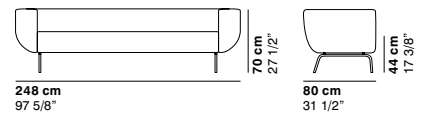

+61 8 9389 6669

info@henriliving.com.au

245 Stirling Hwy, Claremont WA 6010

www.henriliving.com.au

Henri

cod. 1170 / armchair

cod. 1171 / 2 seater sofa

cod. 1172 / 3 seater sofa