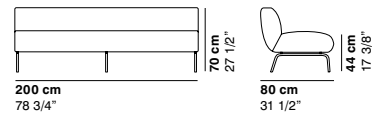

cod. 1175 / element 200