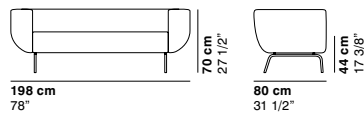

+61 8 9389 6669

info@henriliving.com.au

245 Stirling Hwy, Claremont WA 6010

www.henriliving.com.au

Henri

cod. 1170 / armchair

cod. 1171 / 2 seater sofa

cod. 1172 / 3 seater sofa