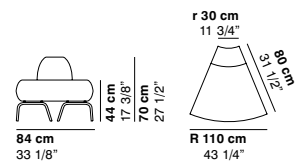

cod. 1181 / open element 45° R110