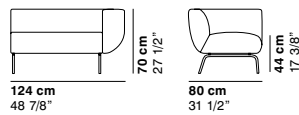

cod. 1177 / right element 124