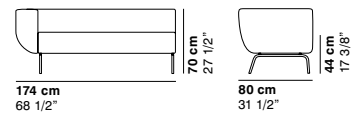

cod. 1178 / left element 174