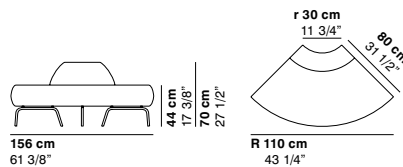

cod. 1183 / open element 90° R110