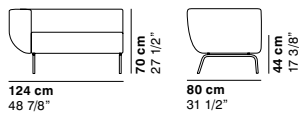

cod. 1176 / left element 124