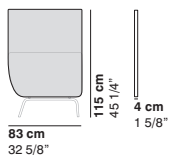

cod. 1203 / closed element 160 15° R110

cod. 1204 / open element 210 15° R110

cod. 1205 / closed element 210 15° R110

cod. 1206 / terminal element 180°

cod. 1207 / left armrest

cod. 1208 / right armrest

cod. 1209S / single side panel h. 115