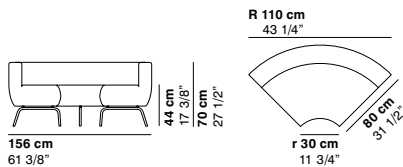

cod. 1182 / closed element 90° R110