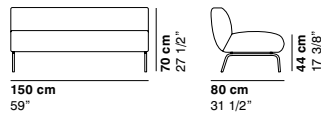

cod. 1174 / element 150