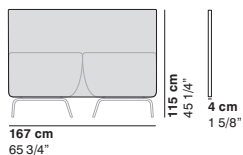

cod. 1209D / double side panel h. 115