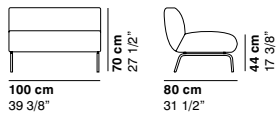

cod. 1173 / element 100