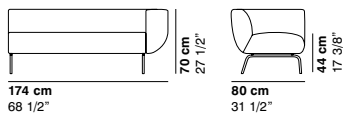

cod. 1179 / right element 174