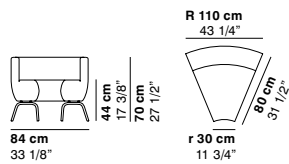

cod. 1180 / closed element 45° R110