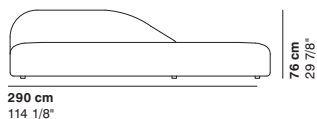

cod. 9000 / armchair

cod. 9001 / 2 seater

cod. 9002 / 2 seater major

cod. 9003 / 3 seater

cod. 9004 / right peninsula

cod. 9005 / left peninsula

cod. 9025 / small right peninsula

cod. 9026 / small left peninsula

cod. 9014 / left element peninsula

cod. 9015 / open element curved 100

290 cm
114 1/8"

290 cm
114 1/8"

100 cm
39 3/8"

R 250 cm
98 3/8"

95-135 cm
37 3/8"- 53 1/8"

95-135 cm
37 3/8"- 53 1/8"