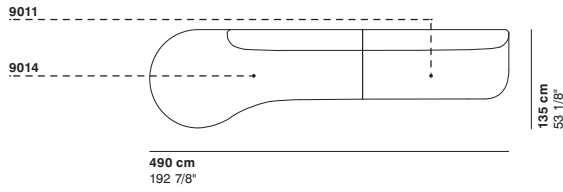

cod. GUE03 / composition