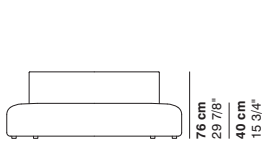

cod. 9014 / left element peninsula

cod. 9015 / open element curved 100

290 cm
114 1/8"

290 cm
114 1/8"

100 cm
39 3/8"

R 250 cm
98 3/8"

95-135 cm
37 3/8"- 53 1/8"

95-135 cm
37 3/8"- 53 1/8"

cod. 9016 / closed element curved 100

cod. 9017 / open element curved 200

cod. 9018 / closed element curved 200

100 cm
39 3/8"

R 250 cm
98 3/8"
r 155 cm
61"

200 cm
78 3/4"

R 250 cm
98 3/8"
r 155 cm
61"

200 cm
78 3/4"

R 250 cm
98 3/8"
r 155 cm
61"

cod. 9019 / ottoman diam.70

cod. 9020 / ottoman diam.100

cod. 9021 / ottoman diam.130

Ø 70 cm
27 1/2"

Ø 100 cm
39 3/8"

Ø 130 cm
51 1/8"

cod. GUE01 / composition