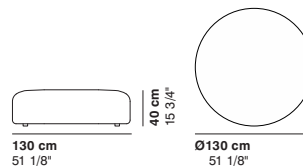

cod. 9014 / left element peninsula

cod. 9015 / open element curved 100

290 cm
114 1/8"

290 cm
114 1/8"

100 cm
39 3/8"

R 250 cm
98 3/8"

95-135 cm
37 3/8"- 53 1/8"

95-135 cm
37 3/8"- 53 1/8"

cod. 9016 / closed element curved 100

cod. 9017 / open element curved 200

cod. 9018 / closed element curved 200

100 cm
39 3/8"

R 250 cm
98 3/8"
r 155 cm
61"

200 cm
78 3/4"

R 250 cm
98 3/8"
r 155 cm
61"

200 cm
78 3/4"

R 250 cm
98 3/8"
r 155 cm
61"

cod. 9019 / ottoman diam.70

cod. 9020 / ottoman diam.100

cod. 9021 / ottoman diam.130

Ø 70 cm
27 1/2"

Ø 100 cm
39 3/8"

Ø 130 cm
51 1/8"

cod. GUE01 / composition