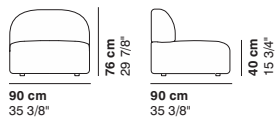

cod. 9000 / armchair