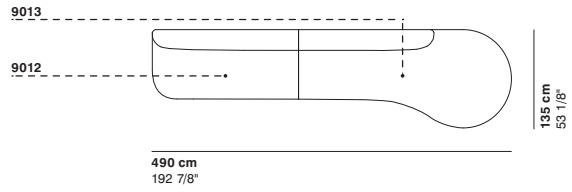

cod. GUE04 / composition