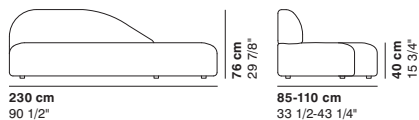

cod. 9000 / armchair

cod. 9001 / 2 seater

cod. 9002 / 2 seater major

cod. 9003 / 3 seater

cod. 9004 / right peninsula

cod. 9005 / left peninsula

cod. 9025 / small right peninsula

cod. 9026 / small left peninsula

cod. 9014 / left element peninsula

cod. 9015 / open element curved 100

290 cm
114 1/8"

290 cm
114 1/8"

100 cm
39 3/8"

R 250 cm
98 3/8"

95-135 cm
37 3/8"- 53 1/8"

95-135 cm
37 3/8"- 53 1/8"