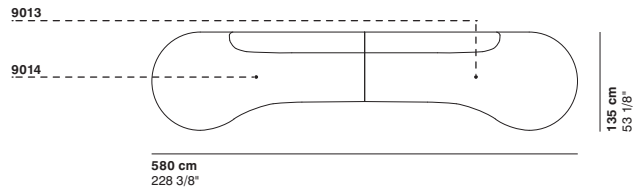

cod. GUE02 / composition