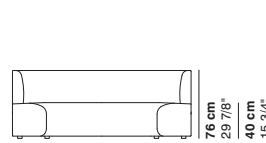

cod. 9014 / left element peninsula

cod. 9015 / open element curved 100

290 cm
114 1/8"

290 cm
114 1/8"

100 cm
39 3/8"

R 250 cm
98 3/8"

95-135 cm
37 3/8"- 53 1/8"

95-135 cm
37 3/8"- 53 1/8"

cod. 9016 / closed element curved 100

cod. 9017 / open element curved 200

cod. 9018 / closed element curved 200

100 cm
39 3/8"

R 250 cm
98 3/8"
r 155 cm
61"

200 cm
78 3/4"

R 250 cm
98 3/8"
r 155 cm
61"

200 cm
78 3/4"

R 250 cm
98 3/8"
r 155 cm
61"

cod. 9019 / ottoman diam.70

cod. 9020 / ottoman diam.100

cod. 9021 / ottoman diam.130

Ø 70 cm
27 1/2"

Ø 100 cm
39 3/8"

Ø 130 cm
51 1/8"

cod. GUE01 / composition