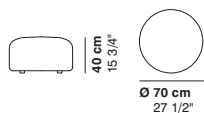

cod. 9014 / left element peninsula

cod. 9015 / open element curved 100

290 cm
114 1/8"

290 cm
114 1/8"

100 cm
39 3/8"

R 250 cm
98 3/8"

95-135 cm
37 3/8"- 53 1/8"

95-135 cm
37 3/8"- 53 1/8"

cod. 9016 / closed element curved 100

cod. 9017 / open element curved 200

cod. 9018 / closed element curved 200

100 cm
39 3/8"

R 250 cm
98 3/8"
r 155 cm
61"

200 cm
78 3/4"

R 250 cm
98 3/8"
r 155 cm
61"

200 cm
78 3/4"

R 250 cm
98 3/8"
r 155 cm
61"

cod. 9019 / ottoman diam.70

cod. 9020 / ottoman diam.100

cod. 9021 / ottoman diam.130

Ø 70 cm
27 1/2"

Ø 100 cm
39 3/8"

Ø 130 cm
51 1/8"

cod. GUE01 / composition