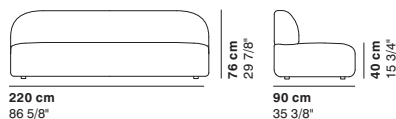

cod. 9000 / armchair

cod. 9001 / 2 seater

cod. 9002 / 2 seater major

cod. 9003 / 3 seater

cod. 9004 / right peninsula

cod. 9005 / left peninsula

cod. 9025 / small right peninsula

cod. 9026 / small left peninsula

cod. 9014 / left element peninsula

cod. 9015 / open element curved 100

290 cm
114 1/8"

290 cm
114 1/8"

100 cm
39 3/8"

R 250 cm
98 3/8"

95-135 cm
37 3/8"- 53 1/8"

95-135 cm
37 3/8"- 53 1/8"