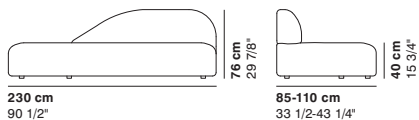

cod. 9000 / armchair

cod. 9001 / 2 seater

cod. 9002 / 2 seater major

cod. 9003 / 3 seater

cod. 9004 / right peninsula

cod. 9005 / left peninsula

cod. 9025 / small right peninsula

cod. 9026 / small left peninsula

cod. 9014 / left element peninsula

cod. 9015 / open element curved 100

290 cm
114 1/8"

290 cm
114 1/8"

100 cm
39 3/8"

R 250 cm
98 3/8"

95-135 cm
37 3/8"- 53 1/8"

95-135 cm
37 3/8"- 53 1/8"