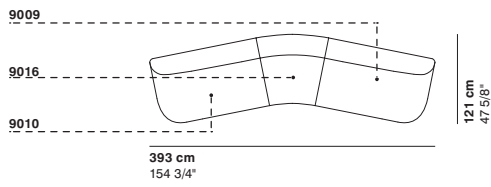

cod. GUE05 / composition