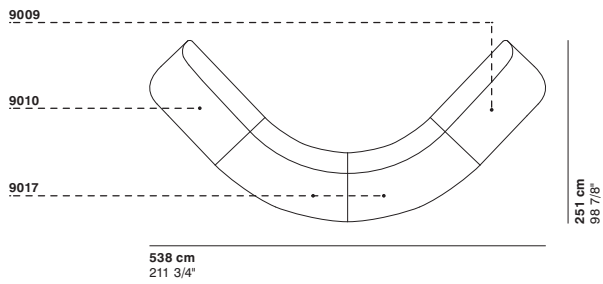

cod. GUE07 / composition