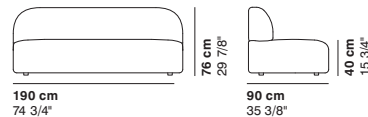

cod. 9000 / armchair

cod. 9001 / 2 seater

cod. 9002 / 2 seater major

cod. 9003 / 3 seater

cod. 9004 / right peninsula

cod. 9005 / left peninsula

cod. 9025 / small right peninsula

cod. 9026 / small left peninsula

cod. 9014 / left element peninsula

cod. 9015 / open element curved 100

290 cm
114 1/8"

290 cm
114 1/8"

100 cm
39 3/8"

R 250 cm
98 3/8"

95-135 cm
37 3/8"- 53 1/8"

95-135 cm
37 3/8"- 53 1/8"