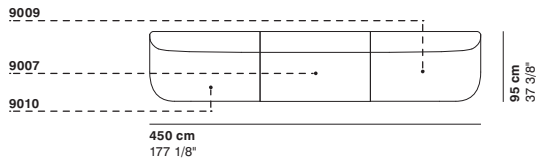

cod. 9014 / left element peninsula

cod. 9015 / open element curved 100

290 cm
114 1/8"

290 cm
114 1/8"

100 cm
39 3/8"

R 250 cm
98 3/8"

95-135 cm
37 3/8"- 53 1/8"

95-135 cm
37 3/8"- 53 1/8"

cod. 9016 / closed element curved 100

cod. 9017 / open element curved 200

cod. 9018 / closed element curved 200

100 cm
39 3/8"

R 250 cm
98 3/8"
r 155 cm
61"

200 cm
78 3/4"

R 250 cm
98 3/8"
r 155 cm
61"

200 cm
78 3/4"

R 250 cm
98 3/8"
r 155 cm
61"

cod. 9019 / ottoman diam.70

cod. 9020 / ottoman diam.100

cod. 9021 / ottoman diam.130

Ø 70 cm
27 1/2"

Ø 100 cm
39 3/8"

Ø 130 cm
51 1/8"

cod. GUE01 / composition