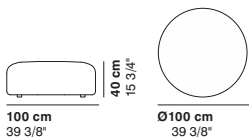

cod. 9014 / left element peninsula

cod. 9015 / open element curved 100

290 cm
114 1/8"

290 cm
114 1/8"

100 cm
39 3/8"

R 250 cm
98 3/8"

95-135 cm
37 3/8"- 53 1/8"

95-135 cm
37 3/8"- 53 1/8"

cod. 9016 / closed element curved 100

cod. 9017 / open element curved 200

cod. 9018 / closed element curved 200

100 cm
39 3/8"

R 250 cm
98 3/8"
r 155 cm
61"

200 cm
78 3/4"

R 250 cm
98 3/8"
r 155 cm
61"

200 cm
78 3/4"

R 250 cm
98 3/8"
r 155 cm
61"

cod. 9019 / ottoman diam.70

cod. 9020 / ottoman diam.100

cod. 9021 / ottoman diam.130

Ø 70 cm
27 1/2"

Ø 100 cm
39 3/8"

Ø 130 cm
51 1/8"

cod. GUE01 / composition