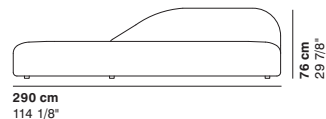

cod. 9000 / armchair

cod. 9001 / 2 seater

cod. 9002 / 2 seater major

cod. 9003 / 3 seater

cod. 9004 / right peninsula

cod. 9005 / left peninsula

cod. 9025 / small right peninsula

cod. 9026 / small left peninsula

cod. 9014 / left element peninsula

cod. 9015 / open element curved 100

290 cm
114 1/8"

290 cm
114 1/8"

100 cm
39 3/8"

R 250 cm
98 3/8"

95-135 cm
37 3/8"- 53 1/8"

95-135 cm
37 3/8"- 53 1/8"