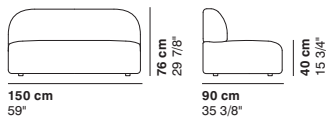

cod. 9001 / 2 seater