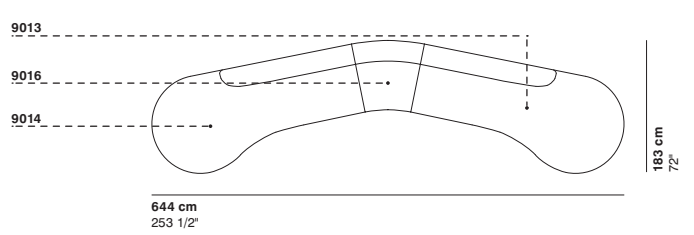

cod. GUE08 / composition