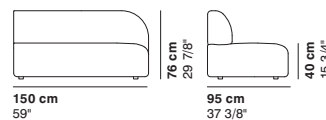

cod. 9009 / right element 150