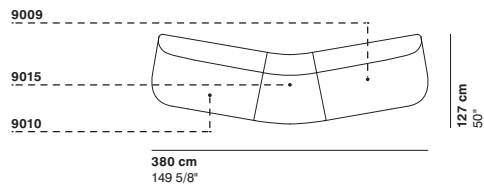

cod. GUE06 / composition