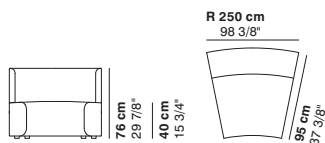

cod. 9014 / left element peninsula

cod. 9015 / open element curved 100

290 cm
114 1/8"

290 cm
114 1/8"

100 cm
39 3/8"

R 250 cm
98 3/8"

95-135 cm
37 3/8"- 53 1/8"

95-135 cm
37 3/8"- 53 1/8"

cod. 9016 / closed element curved 100

cod. 9017 / open element curved 200

cod. 9018 / closed element curved 200

100 cm
39 3/8"

R 250 cm
98 3/8"
r 155 cm
61"

200 cm
78 3/4"

R 250 cm
98 3/8"
r 155 cm
61"

200 cm
78 3/4"

R 250 cm
98 3/8"
r 155 cm
61"

cod. 9019 / ottoman diam.70

cod. 9020 / ottoman diam.100

cod. 9021 / ottoman diam.130

Ø 70 cm
27 1/2"

Ø 100 cm
39 3/8"

Ø 130 cm
51 1/8"

cod. GUE01 / composition