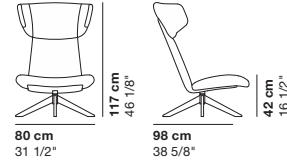

cod. 9052 / wood_swivel lounge chair