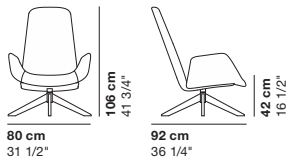

cod. 9053 / wood_swivel lounge chair