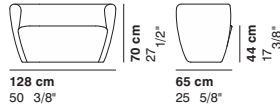

cod. 1237N / **low armchair**

cod. 1238N / **low 2 seater**

cod. 1239N / **low ottoman**