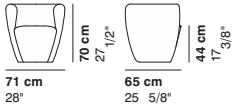

cod. 1237N / **low armchair**

cod. 1238N / **low 2 seater**

cod. 1239N / **low ottoman**