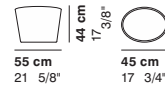

cod. 1237N / **low armchair**

cod. 1238N / **low 2 seater**

cod. 1239N / **low ottoman**