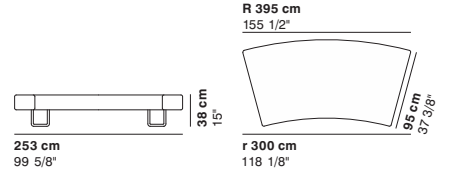

cod. 8465 sx / open element left half back R 395

cod. 8463 dx / closed element right half back R 395

cod. 8462 sx / closed element left half back R 395

cod. 8466 / bench 190

cod. 8467 / bench R 180

cod. 8468 / bench R 395