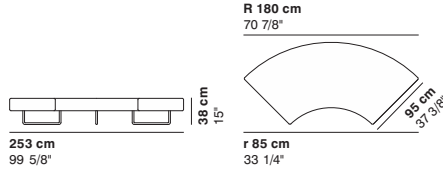

cod. 8465 sx / open element left half back R 395

cod. 8463 dx / closed element right half back R 395

cod. 8462 sx / closed element left half back R 395

cod. 8466 / bench 190

cod. 8467 / bench R 180

cod. 8468 / bench R 395