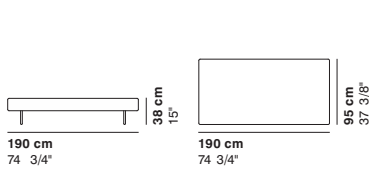

cod. 8465 sx / open element left half back R 395

cod. 8463 dx / closed element right half back R 395

cod. 8462 sx / closed element left half back R 395

cod. 8466 / bench 190

cod. 8467 / bench R 180

cod. 8468 / bench R 395