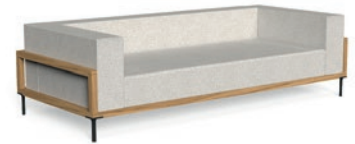

CLEO TEAK

CODE: CLEDX

Width	Depth	Height	Weight
200cm	100cm	65cm	40.0kg
H. seat	H. cushion		
40cm	20cm		

CODE: CLESX

Width	Depth	Height	Weight
200cm	100cm	65cm	40.0kg
H. seat	H. cushion		
40cm	20cm		

CODE: CLELONDX

Width	Depth	Height	Weight
100cm	200cm	65cm	36.0kg
H. seat	H. cushion		
40cm	20cm		

CODE: CLELONSX

Width	Depth	Height	Weight
100cm	200cm	65cm	36.0kg
H. seat	H. cushion		
40cm	20cm		

CODE: CLECX

Width	Depth	Height	Weight
200cm	100cm	65cm	38.0kg
H. seat	H. cushion		
40cm	20cm		

CODE: CLEDIV

Width	Depth	Height	Weight
230cm	100cm	65cm	40.0kg
H. seat	H. cushion		
40cm	20cm		

CODE: CLEPL

Width	Depth	Height	Weight
90cm	80cm	73cm	20.0kg
H. seat	H. cushion		
35cm	5cm		

CODE: CLEPUF

Width	Depth	Height	Weight
90cm	50cm	35cm	7.0kg

CODE: CLEPD

Width	Depth	Height	Weight
90cm	80cm	73cm	20.0kg
H. seat	H. cushion		
35cm	5cm		

+61 8 9389 6669
info@henriliving.com.au
245 Stirling Hwy, Claremont WA 6010

www.henriliving.com.au

Henri

CLEO TEAK continued