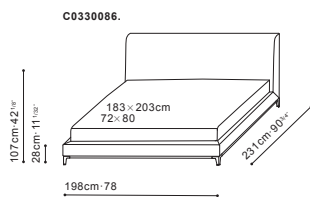

CRESCENT BED

CAMERICH

Available in a range of sizes & fabrics

Formal yet supremely comfortable. The Crescent bed is designed in impeccable taste. The signature tapered headboard presents a sleek sophisticated look. The black metal frame features two slat positions to accommodate different mattress thicknesses and allows extended flexibility.

KING

QUEEN

OTTOMAN

Henri

+61 8 9389 6669

info@henriliving.com.au

204 Stirling Hwy, Claremont WA 6010

www.henriliving.com.au