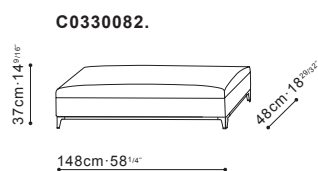

Henri

+61 8 9389 6669

info@henriliving.com.au

204 Stirling Hwy, Claremont WA 6010

www.henriliving.com.au