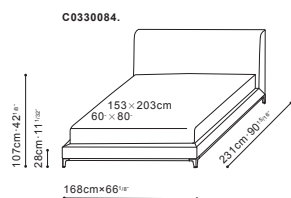

QUEEN

OTTOMAN