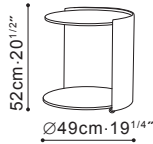

HARMON BEDSIDE TABLE

CAMERICH

Available in a range of finishes

Customisable and adaptable, the Harmon table offers a variety of finishes from high gloss lacquers to stunning Carrera marble, as well as a choice of faux leather surrounds. This bedside option has added storage, creating a piece which is both eye catching and functional.

BEDSIDE TABLE

C06B0501.

Henri

+61 8 9389 6669

info@henriliving.com.au

204 Stirling Hwy, Claremont WA 6010

www.henriliving.com.au