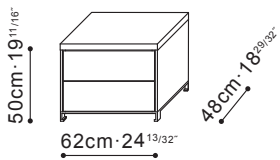

BEDSIDE TABLE

C0416011.