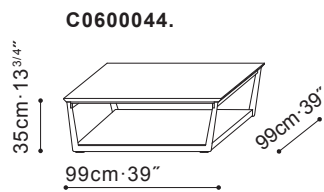

COFFEE TABLE

Henri

+61 8 9389 6669
info@henriliving.com.au
204 Stirling Hwy, Claremont WA 6010

www.henriliving.com.au