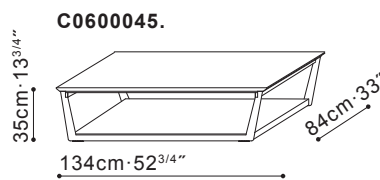

COFFEE TABLE

Henri

+61 8 9389 6669
info@henriliving.com.au
204 Stirling Hwy, Claremont WA 6010

www.henriliving.com.au