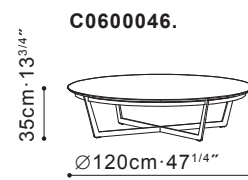

COFFEE TABLE

Henri

+61 8 9389 6669
info@henriliving.com.au
204 Stirling Hwy, Claremont WA 6010

www.henriliving.com.au