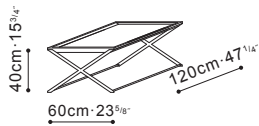

COFFEE TABLE

C06A1203.

Henri

+61 8 9389 6669
info@henriliving.com.au
204 Stirling Hwy, Claremont WA 6010

www.henriliving.com.au