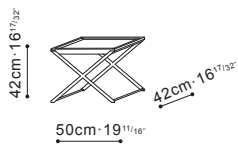

ENZO SIDE TABLE

CAMERICH

Available in a range of finishes

The Enzo side table gives you a clean classy feel with its black steel legs and solid walnut top in a tobacco or black walnut finish.

SIDE TABLE

C06A1201.