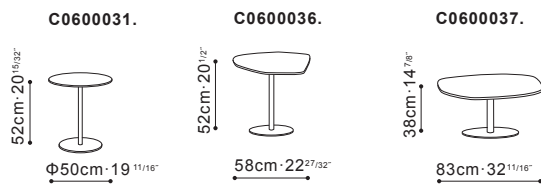

# HANNA SIDE TABLE

## CAMERICH

Available in a range of sizes

Glamorous yet functional, the Hanna table magnificently compliments and works alongside other furniture, from a sofa to a bed. A clean, modern accessory, the Hanna features a white lacquered metal base and white lacquer or Carrera marble top.

### SIDE TABLE