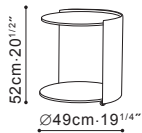

SIDE TABLE

C06B0501.

Henri

+61 8 9389 6669
info@henriliving.com.au
204 Stirling Hwy, Claremont WA 6010

www.henriliving.com.au