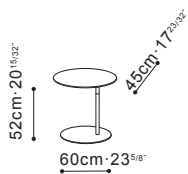

SIDE TABLE

C06A1400.

Henri

+61 8 9389 6669

info@henriliving.com.au

204 Stirling Hwy, Claremont WA 6010

www.henriliving.com.au