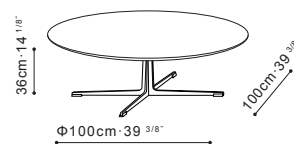

VARY SIDE TABLE

CAMERICH

Available in a range of sizes

Decidedly contemporary with modern classic roots, the Vary Table combines clean lines with a striking cross base stance. The steel base is finely finished in black metallic paint and capped with plastic glides for easy maneuvering.

SIDE TABLE

C06D1401.

C06D1402.

C06D1403.

C06D1404.

C06D1405.

C06D1406.

Henri