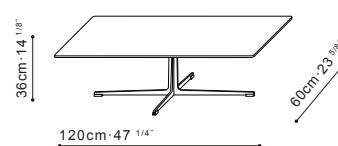

VARY SIDE TABLE

CAMERICH

Available in a range of sizes

Decidedly contemporary with modern classic roots, the Vary Table combines clean lines with a striking cross base stance. The steel base is finely finished in black metallic paint and capped with plastic glides for easy maneuvering.

SIDE TABLE

C06D1401.

C06D1402.

C06D1403.

C06D1404.

C06D1405.

C06D1406.

Henri