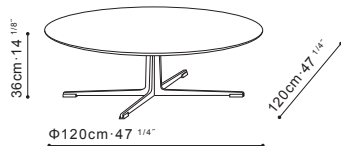

VARY SIDE TABLE

CAMERICH

Available in a range of sizes

Decidedly contemporary with modern classic roots, the Vary Table combines clean lines with a striking cross base stance. The steel base is finely finished in black metallic paint and capped with plastic glides for easy maneuvering.

SIDE TABLE

C06D1401.

C06D1402.

C06D1403.

C06D1404.

C06D1405.

C06D1406.

Henri