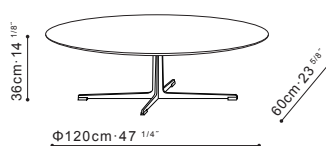

VARY SIDE TABLE

CAMERICH

Available in a range of sizes

Decidedly contemporary with modern classic roots, the Vary Table combines clean lines with a striking cross base stance. The steel base is finely finished in black metallic paint and capped with plastic glides for easy maneuvering.

SIDE TABLE

C06D1401.

C06D1402.

C06D1403.

C06D1404.

C06D1405.

C06D1406.

Henri