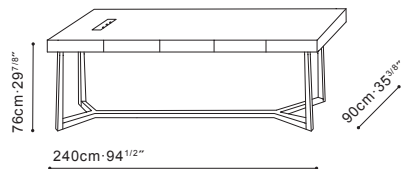

VESSEL DESK

CAMERICH

Available in a range of sizes

Precise angular lines and slim delicate legs make the Vessel table one of the unrivalled beauty. Perfectly finished in wonderful grey oak lacquer. The Vessel Desk is a refined, casual office desk for any workspace. Available in three sizes with two central drawers for convenient storage.

VESSEL

C0552017.

Henri

+61 8 9389 6669

info@henriliving.com.au

204 Stirling Hwy, Claremont WA 6010

www.henriliving.com.au