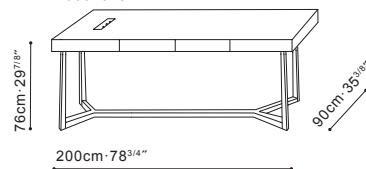

VESSEL DESK

CAMERICH

Available in a range of sizes

Precise angular lines and slim delicate legs make the Vessel table one of the unrivalled beauty. Perfectly finished in wonderful grey oak lacquer. The Vessel Desk is a refined, casual office desk for any workspace. Available in three sizes with two central drawers for convenient storage.

VESSEL

C0552018.

Henri

+61 8 9389 6669

info@henriliving.com.au

204 Stirling Hwy, Claremont WA 6010

www.henriliving.com.au