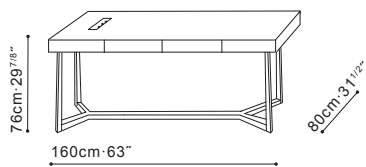

VESSEL

C0552014.