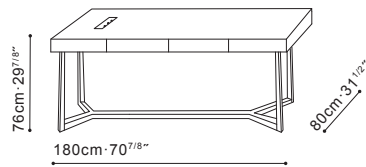

VESSEL DESK

CAMERICH

Available in a range of sizes

Precise angular lines and slim delicate legs make the Vessel table one of the unrivalled beauty. Perfectly finished in wonderful grey oak lacquer. The Vessel Desk is a refined, casual office desk for any workspace. Available in three sizes with two central drawers for convenient storage.

VESSEL

C0552015.

Henri

+61 8 9389 6669

info@henriliving.com.au

204 Stirling Hwy, Claremont WA 6010

www.henriliving.com.au