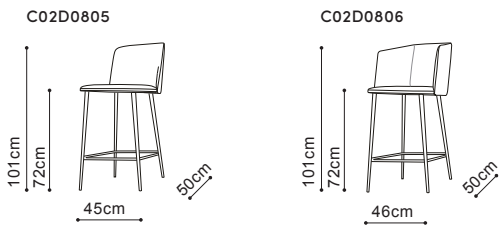

BALLET BAR STOOL

Henri

+61 8 9389 6669

info@henriliving.com.au

204 Stirling Hwy, Claremont WA 6010

www.henriliving.com.au