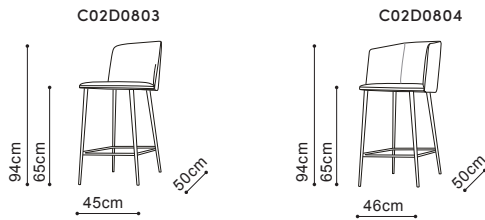

BALLET COUNTER STOOL