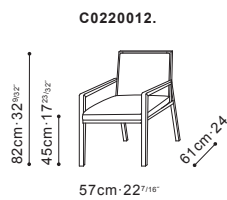

FLORA

Henri

+61 8 9389 6669

info@henriliving.com.au

204 Stirling Hwy, Claremont WA 6010

www.henriliving.com.au