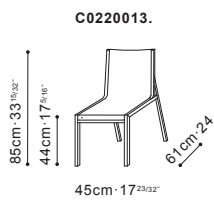

FLORA

Henri

+61 8 9389 6669

info@henriliving.com.au

204 Stirling Hwy, Claremont WA 6010

www.henriliving.com.au