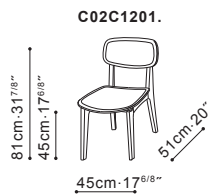

LEAF

Henri

+61 8 9389 6669
info@henriliving.com.au
204 Stirling Hwy, Claremont WA 6010

www.henriliving.com.au