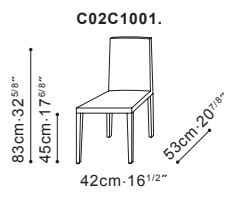

ORIGIN

Henri

+61 8 9389 6669

info@henriliving.com.au

204 Stirling Hwy, Claremont WA 6010

www.henriliving.com.au