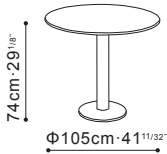

HANNA DINING

C0600035.

Henri

+61 8 9389 6669

info@henriliving.com.au

204 Stirling Hwy, Claremont WA 6010

www.henriliving.com.au