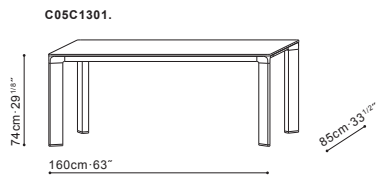

JOINT

Henri

+61 8 9389 6669

info@henriliving.com.au

204 Stirling Hwy, Claremont WA 6010

www.henriliving.com.au