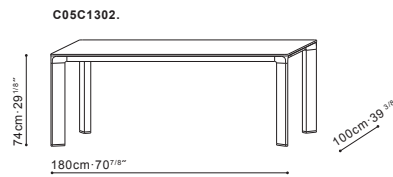

JOINT

Henri

+61 8 9389 6669

info@henriliving.com.au

204 Stirling Hwy, Claremont WA 6010

www.henriliving.com.au