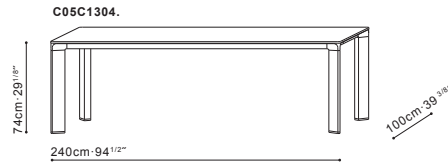

JOINT

Henri

+61 8 9389 6669

info@henriliving.com.au

204 Stirling Hwy, Claremont WA 6010

www.henriliving.com.au