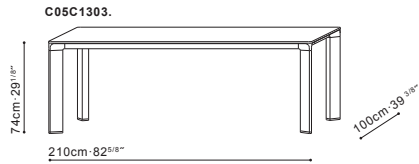

JOINT

Henri

+61 8 9389 6669

info@henriliving.com.au

204 Stirling Hwy, Claremont WA 6010

www.henriliving.com.au