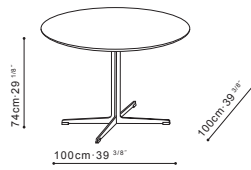

VARY DINING TABLE

CAMERICH

Available in a range of sizes & finishes

Decidedly contemporary with modern classic roots, the Vary Dining Table combines clean lines with a striking cross base stance. The steel base is finely finished in black metallic paint and capped with plastic glides for easy manoeuvring.

VARY

C05D1408.

C05D1412.

C05D1416.

Henri

+61 8 9389 6669

info@henriliving.com.au

204 Stirling Hwy, Claremont WA 6010

www.henriliving.com.au