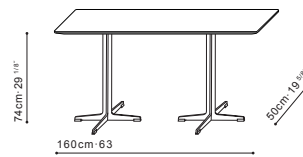

VARY DINING TABLE

CAMERICH

Available in a range of sizes & finishes

Decidedly contemporary with modern classic roots, the Vary Dining Table combines clean lines with a striking cross base stance. The steel base is finely finished in black metallic paint and capped with plastic glides for easy manoeuvring.

VARY

C05D1408.

C05D1412.

C05D1416.

Henri

+61 8 9389 6669

info@henriliving.com.au

204 Stirling Hwy, Claremont WA 6010

www.henriliving.com.au