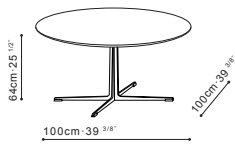

VARY

C05D1408.