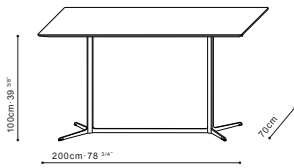

VARY BAR

C0501418

Henri

+61 8 9389 6669

info@henriliving.com.au

204 Stirling Hwy, Claremont WA 6010

www.henriliving.com.au