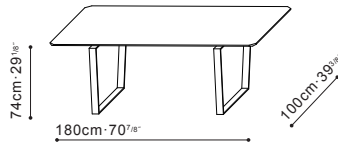

VERGE DINING TABLE

CAMERICH

Available in a range of sizes

A smooth black walnut top featuring tapered edges and a gleaming finish meet sleek and structured solid wood legs in the Verge table. A spectacularly sleek look with a distinguished character that is the perfect fit for any dining room.

VERGE

C05A0805.

C05A0802

C05A0803.

C05A0804.

Henri

+61 8 9389 6669

info@henriliving.com.au

204 Stirling Hwy, Claremont WA 6010

www.henriliving.com.au