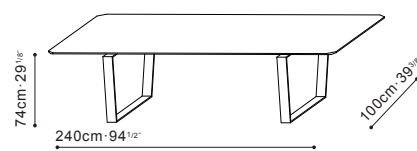

VERGE DINING TABLE

CAMERICH

Available in a range of sizes

A smooth black walnut top featuring tapered edges and a gleaming finish meet sleek and structured solid wood legs in the Verge table. A spectacularly sleek look with a distinguished character that is the perfect fit for any dining room.

VERGE

C05A0805.

C05A0802

C05A0803.

C05A0804.

Henri

+61 8 9389 6669

info@henriliving.com.au

204 Stirling Hwy, Claremont WA 6010

www.henriliving.com.au