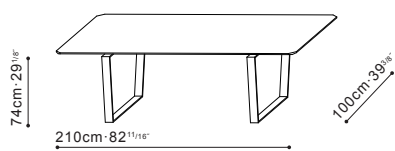

VERGE DINING TABLE

CAMERICH

Available in a range of sizes

A smooth black walnut top featuring tapered edges and a gleaming finish meet sleek and structured solid wood legs in the Verge table. A spectacularly sleek look with a distinguished character that is the perfect fit for any dining room.

VERGE

C05A0805.

C05A0802

C05A0803.

C05A0804.

Henri

+61 8 9389 6669

info@henriliving.com.au

204 Stirling Hwy, Claremont WA 6010

www.henriliving.com.au