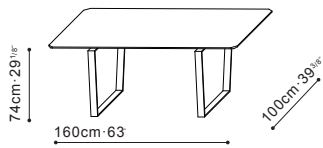

VERGE

C05A0805.