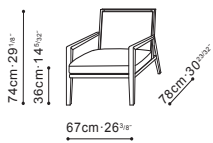

FLORA

C0220011.