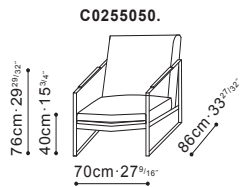

LEMAN

Henri

+61 8 9389 6669
info@henriliving.com.au
204 Stirling Hwy, Claremont WA 6010

www.henriliving.com.au