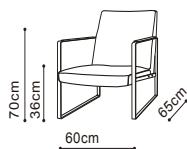

LEMAN SMALL

C02D1000

C82D1000

Henri

+61 8 9389 6669

info@henriliving.com.au

204 Stirling Hwy, Claremont WA 6010

www.henriliving.com.au