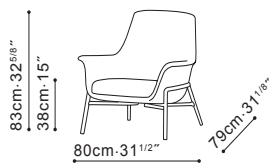

NOBLE

C02B0701.

Henri

+61 8 9389 6669
info@henriliving.com.au
204 Stirling Hwy, Claremont WA 6010

www.henriliving.com.au