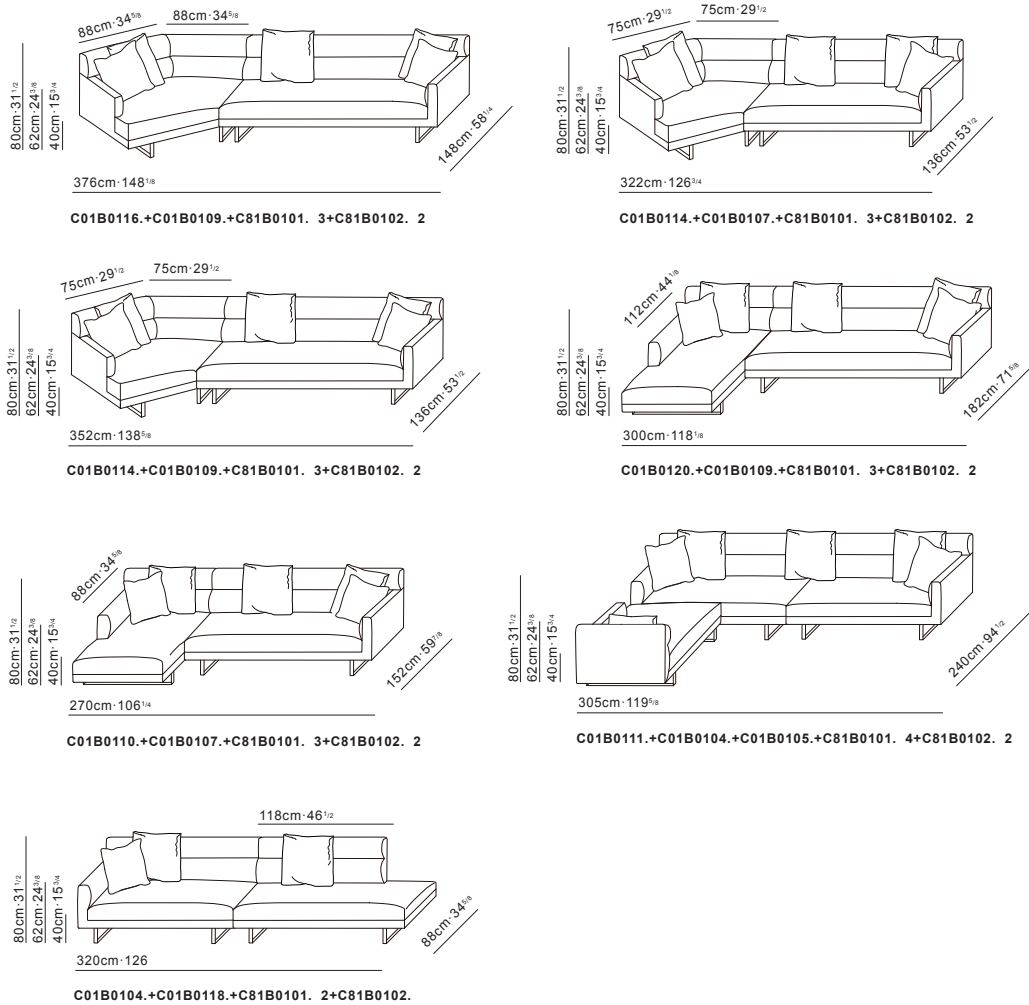

AMOR SOFA

CAMERICH

Available in a range of configurations & finishes

Strategically balancing sink-in comfort with upright support. The stunning Amor sofa offers relaxation in a classic silhouette. Gently curved tight back achieves design with comfort all in one. Available in an array of configurations, fabrics and leathers, the Amor sofa can be easily adapted to create a unique piece of furniture, suited to any interior aesthetic.

ELEMENTS

CLAREMONT SHOWROOM

204 Stirling Highway
 Claremont 6010
 +61 8 9389 6669
 camliving.com.au

ELEMENTS

CONFIGURATION

CLAREMONT SHOWROOM

204 Stirling Highway
 Claremont 6010
 +61 8 9389 6669
 camliving.com.au