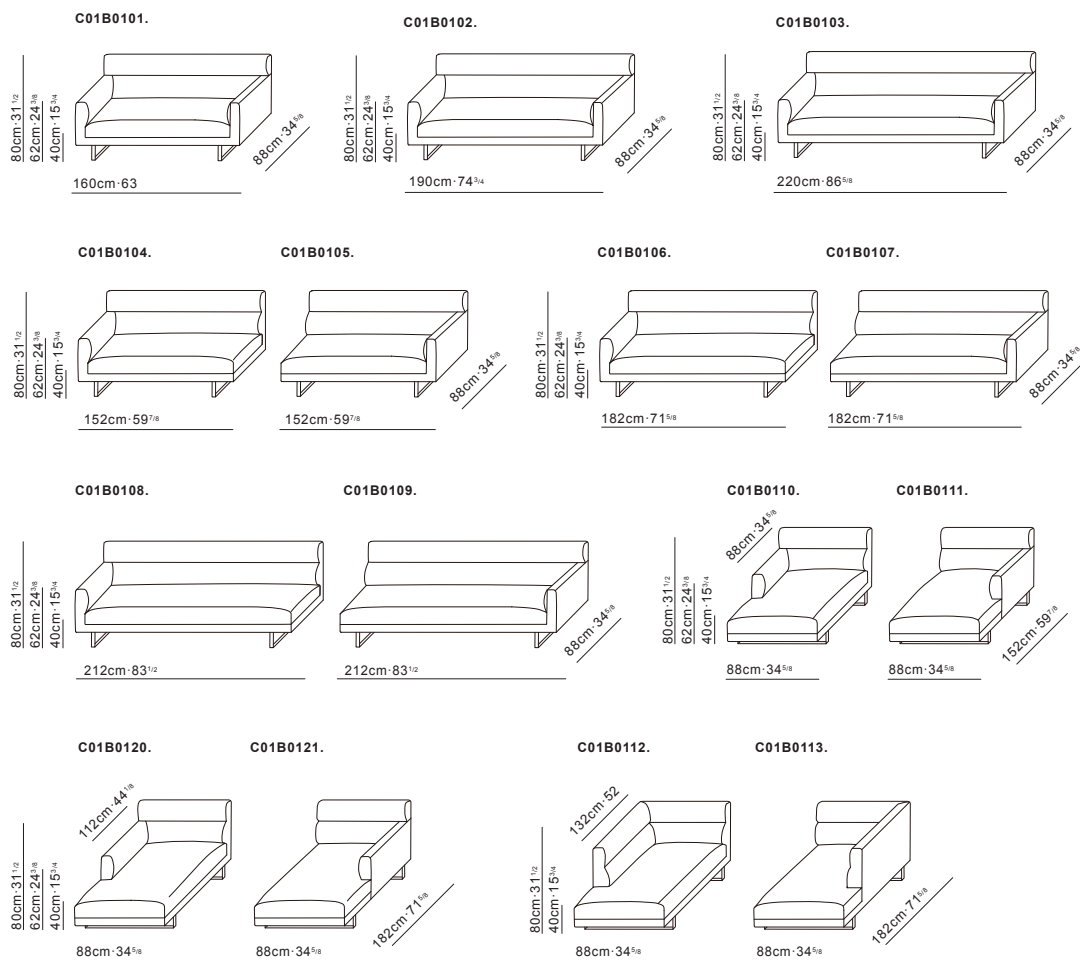

ELEMENTS

CLAREMONT SHOWROOM

204 Stirling Highway
Claremont 6010
+61 8 9389 6669
camliving.com.au