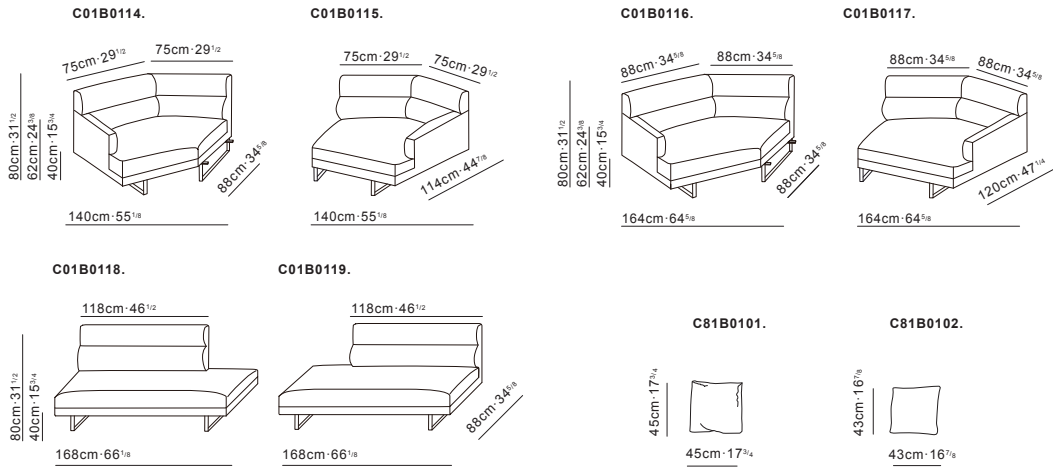

ELEMENTS

CONFIGURATION

CLAREMONT SHOWROOM

204 Stirling Highway
Claremont 6010
+61 8 9389 6669
camliving.com.au