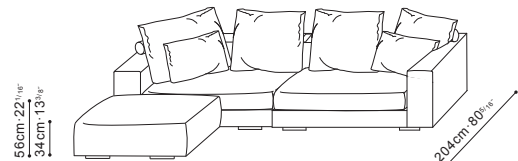

ELEMENTS

CONFIGURATION

CLAREMONT SHOWROOM

204 Stirling Highway
Claremont 6010
+61 8 9389 6669
benliwing.com.au

CONFIGURATION

C0102019.+C0102015.+C0102020.+C8102003.*2+C8102001.*2+C8102002.*2

C0102019.+C0102015.+C0102020.+C8102003.*2+C8102001.*2+C8102002.*2