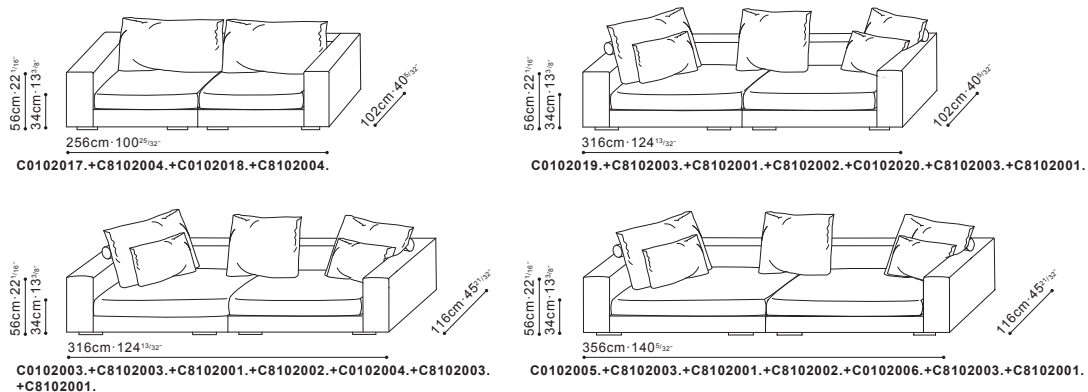

CONFIGURATION

CLAREMONT SHOWROOM

204 Stirling Highway
Claremont 6010
+61 8 9389 6669
benliwing.com.au