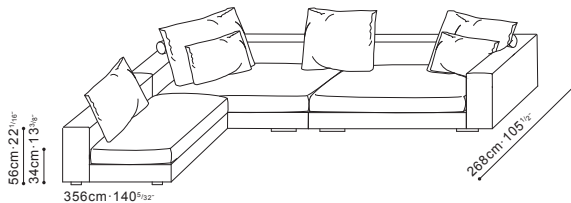

ELEMENTS

CONFIGURATION

CLAREMONT SHOWROOM

204 Stirling Highway
Claremont 6010
+61 8 9389 6669
benliwing.com.au

CONFIGURATION

C0102019.+C0102015.+C0102020.+C8102003.*2+C8102001.*2+C8102002.*2

C0102019.+C0102015.+C0102020.+C8102003.*2+C8102001.*2+C8102002.*2