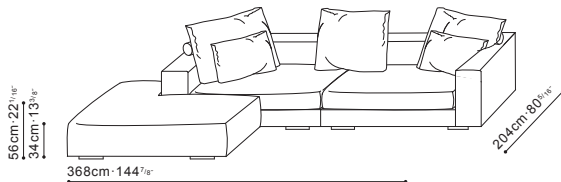

**C0102014.+C0102019.+C8102003.+C8102001.+C8102002.+C0102020.
+C8102003.+C8102001.**