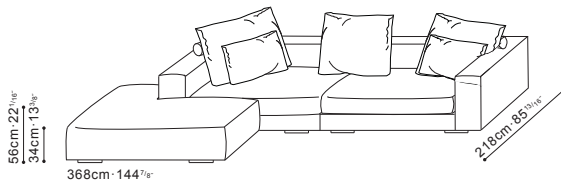

C0102014.+C0102003.+C8102003.+C8102001.+C8102002.+C0102004.+C8102003.+C8102001.