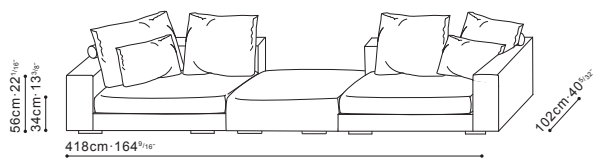

ELEMENTS

CONFIGURATION

CLAREMONT SHOWROOM

204 Stirling Highway
Claremont 6010
+61 8 9389 6669
benliwing.com.au

CONFIGURATION

C0102019.+C0102015.+C0102020.+C8102003.*2+C8102001.*2+C8102002.*2

C0102019.+C0102015.+C0102020.+C8102003.*2+C8102001.*2+C8102002.*2