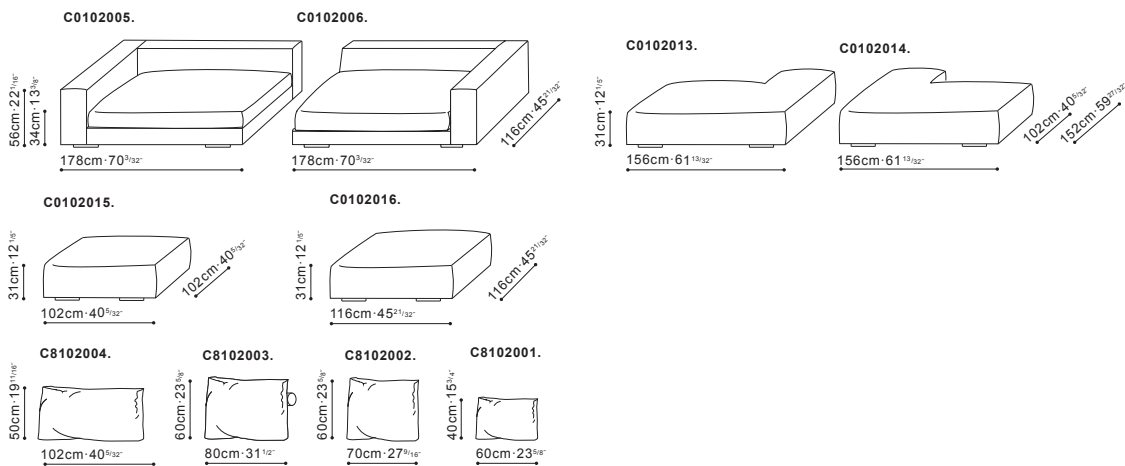

CASA SOFA

CAMERICH

Available in a range of configurations & finishes

The Casa sofa is fashionably modern stuffed with the finest down feathers and low to the ground. It is the first word in relaxed elegance. With a minimal and contemporary design emphasising strong lines and angular styling, Casa sofa pieces are modular and can be combined in an unlimited number of ways to give different configurations depending on the dimensions of your space.

ELEMENTS

CONFIGURATION

CLAREMONT SHOWROOM

204 Stirling Highway
Claremont 6010
+61 8 9389 6669
benliwing.com.au