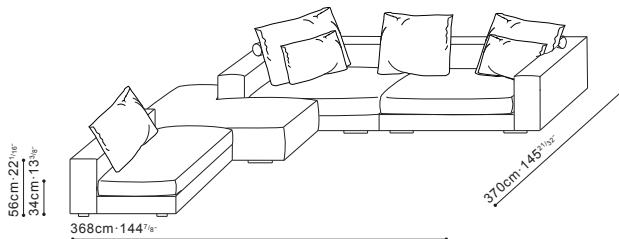

**C0102027.+C8102002.+C0102014.+C0102003.+C8102003.+C8102001.+C8102002.
+C0102004.+C8102003.+C8102001.**