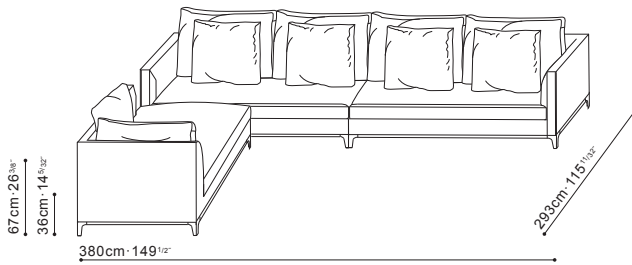

C0102132.+C0102125.+C0102126.+C8102102.*5+C8102105.*6