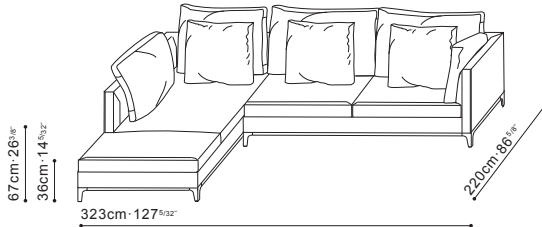

C0102133.+C0102128.+C8102101.*2+C8102102.+C8102103.+C8102105.*4