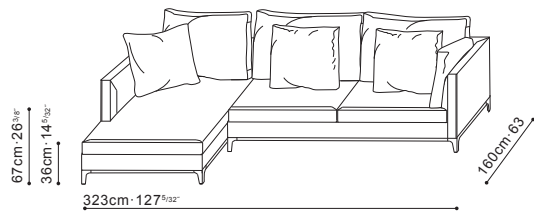

C0102114.+C0102109.+C8102101.*2+C8102102.+C8102105.*3

C0102129.+C0102126.+C8102102.*3+C8102105.*3

CLAREMONT SHOWROOM

204 Stirling Highway
 Claremont 6010
 +61 8 9389 6669
 camliving.com.au

CONFIGURATIONS

C0102129.+C0102128.+C8102101.*2+C8102102.+C8102105.*4