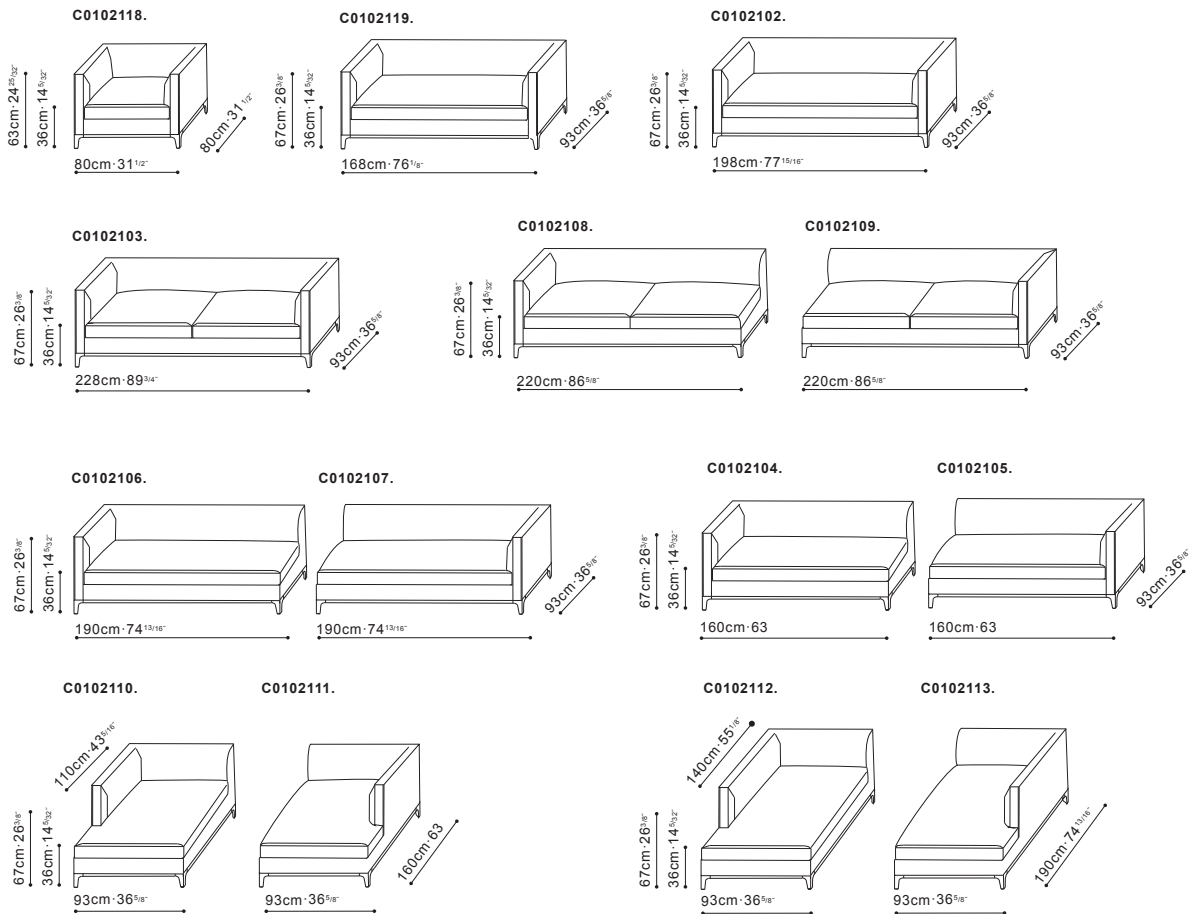

ELEMENTS

CLAREMONT SHOWROOM

204 Stirling Highway
Claremont 6010
+61 8 9389 6669
camliving.com.au