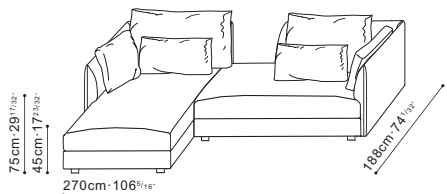

C0104005.+C8104004.+C8104003.+C0104003.+C8104003.
+C8104004.