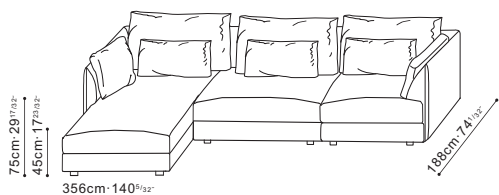

C0104005.+C8104004.+C8104003.+C0104007.+C8104003.+C0104002.
+C8104003.+C8104004.