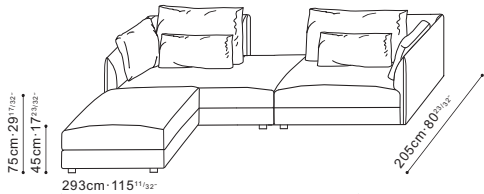

C0104010.+C0104004.+C8104004.+C8104003.+C0104002.+C8104003.+C8104004.