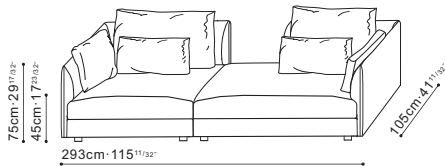

ELEMENTS

CONFIGURATION

CLAREMONT SHOWROOM

204 Stirling Highway
 Claremont 6010
 +61 8 9389 6669
 camliving.com.au

CONFIGURATION

+C8104003.

C0104007.+C8104003.+C0104003.+C8104003.+C8104004.

+C8104004.