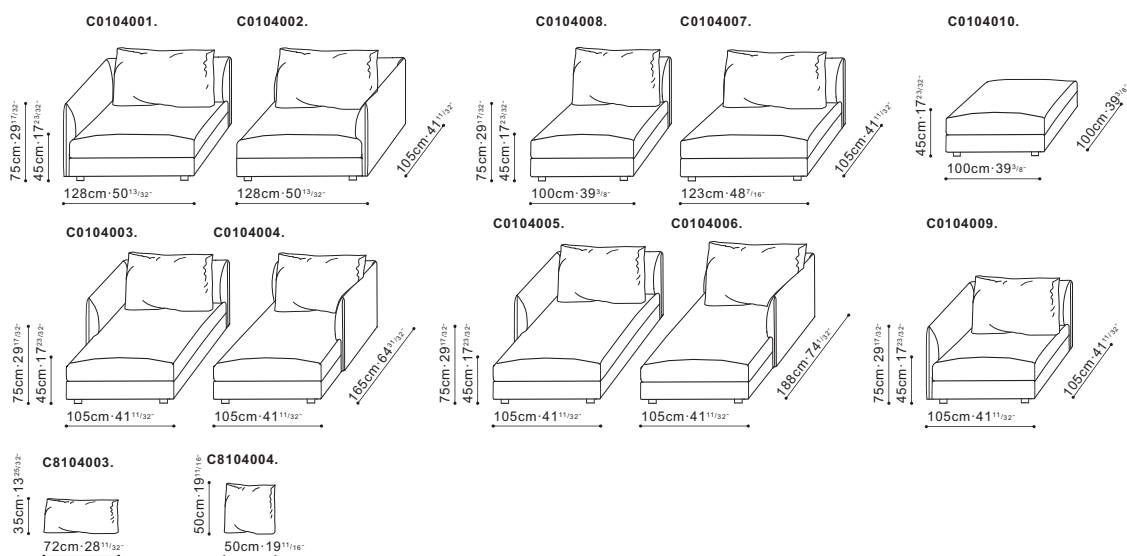

ERA SOFA

CAMERICH

Available in a range of configurations & finishes

The Era sofa is a modern take on a high backed and comfortable sofa. Subtle details such as the stunningly curved armrests create a refined design-led aesthetic. Masterfully constructed and feather filled. The Era is one of our softest most opulent sofas.

ELEMENTS

CONFIGURATION

CLAREMONT SHOWROOM

204 Stirling Highway
Claremont 6010
+61 8 9389 6669
camliving.com.au