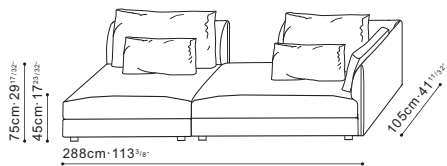

ELEMENTS

CONFIGURATION

CLAREMONT SHOWROOM

204 Stirling Highway
 Claremont 6010
 +61 8 9389 6669
 camliving.com.au

CONFIGURATION

+C8104003.

C0104007.+C8104003.+C0104003.+C8104003.+C8104004.

+C8104004.