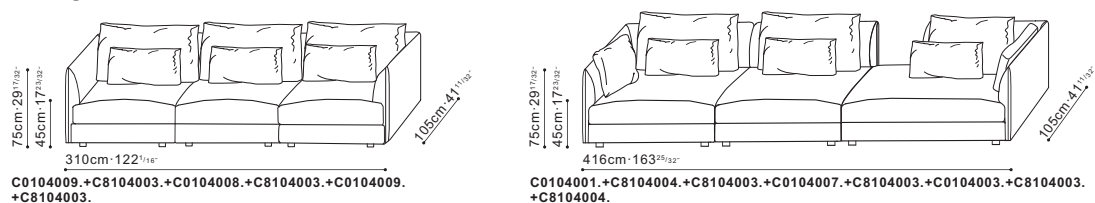

CONFIGURATION

CLAREMONT SHOWROOM

204 Stirling Highway
Claremont 6010
+61 8 9389 6669
camliving.com.au