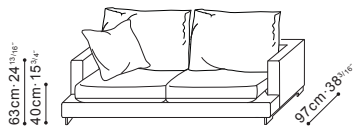

LAZYTIME SMALL SOFA

CAMERICH

Available in a range of configurations & finishes

The Lazytime Small sofa is a compact and understated twist on its bigger brother Lazytime Plus, stuffed with the finest down-feathers and low to the ground, with sharp minimalistic feet. Lazytime Small is designed with a more petite scale, but still maintains plush comfort. With a strong contemporary design emphasising relaxed and soft styling, the Lazytime Small sofa redefines informal sophistication.

ELEMENTS

CLAREMONT SHOWROOM

204 Stirling Highway
Claremont 6010
+61 8 9389 6669
camliving.com.au

CONFIGURATION

190cm · 74^{13/16"}
C0150022.+C8150005.

230cm · 90^{9/16"}
C0150023.+C8150005.

270cm · 106^{5/16"}
C0150024.+C8150005.

272cm · 107^{3/32"} 215cm · 84^{1/8"}
C0150031.+C8150004.+C8150005.+C0150026.+C8150005.

312cm · 122^{27/32"} 215cm · 84^{1/8"}
C0150031.+C8150004.+C8150005.+C0150030.+C8150005.

312cm · 122^{27/32"} 272cm · 107^{3/32"}
C0150025.+C8150004.+C8150005.+C0150030.+C0150033.+C8150005.