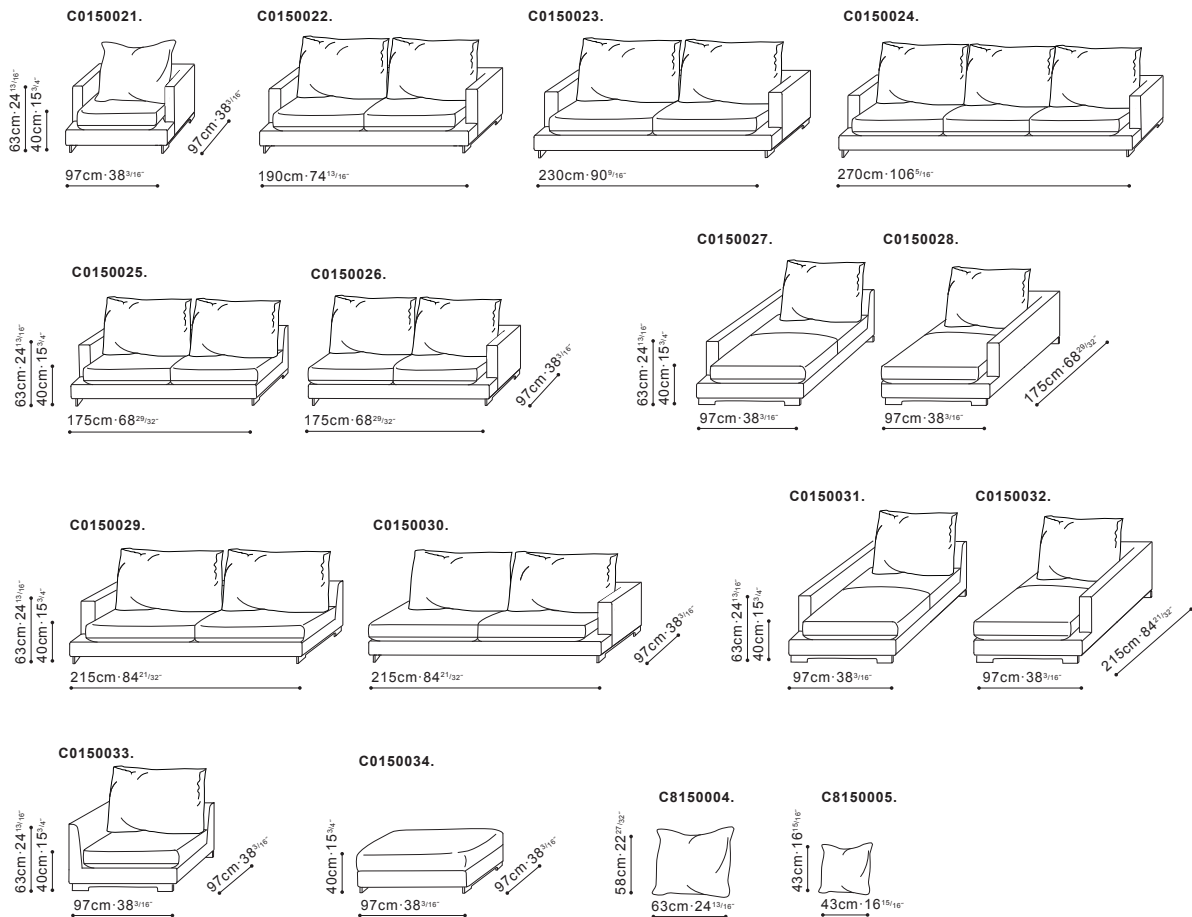

ELEMENTS

CLAREMONT SHOWROOM

204 Stirling Highway
Claremont 6010
+61 8 9389 6669
camliving.com.au