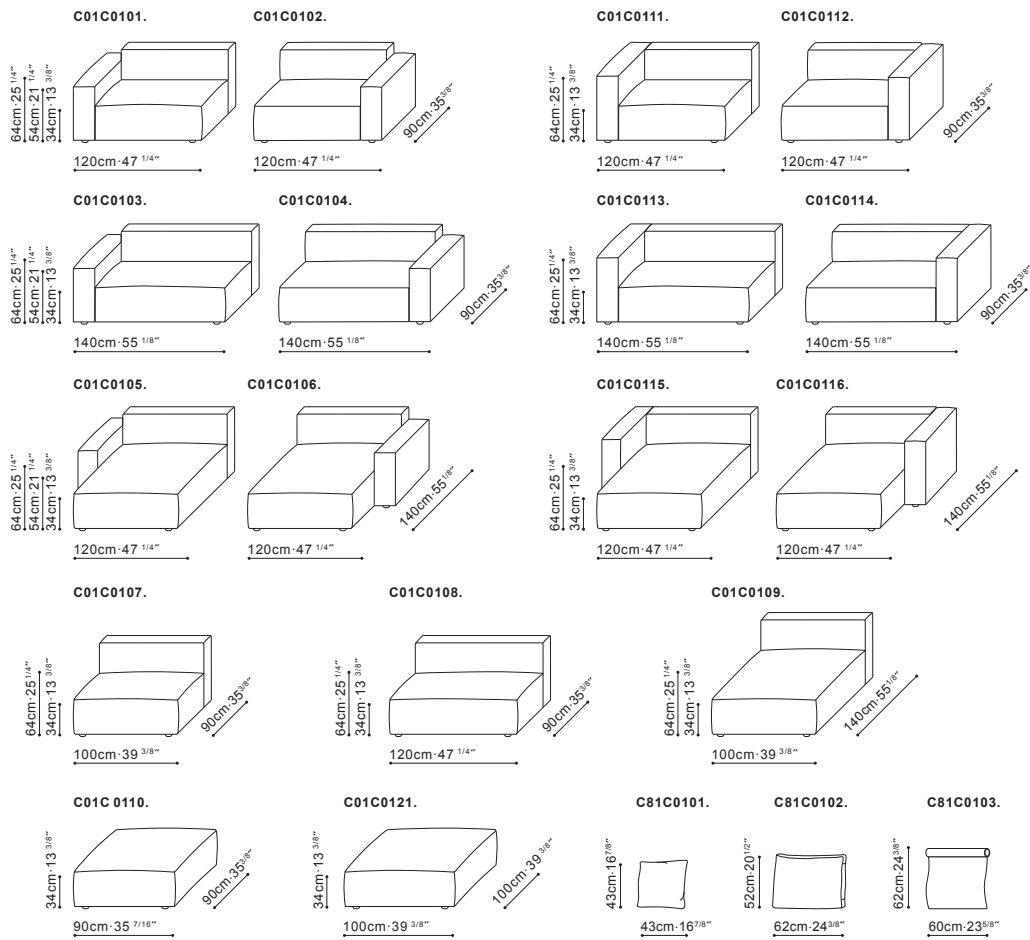

ELEMENTS

CLAREMONT SHOWROOM

204 Stirling Highway
Claremont 6010
+61 8 9389 6669
camliving.com.au