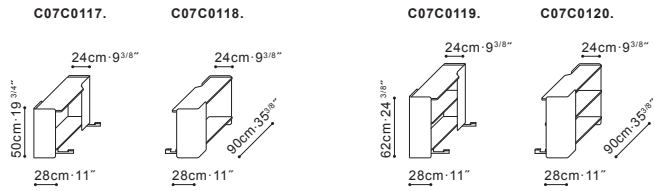

ELEMENTS

CONFIGURATION

CLAREMONT SHOWROOM

204 Stirling Highway
Claremont 6010
+61 8 9389 6669
camliving.com.au