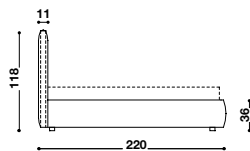

BLO 118

Henri

+61 8 9389 6669
info@henriliving.com.au
204 Stirling Hwy, Claremont WA 6010

www.henriliving.com.au