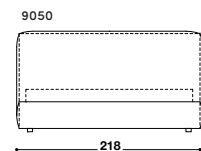

BLO 118

Henri

+61 8 9389 6669
info@henriliving.com.au
204 Stirling Hwy, Claremont WA 6010

www.henriliving.com.au