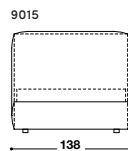

BLO 118

Henri

+61 8 9389 6669
info@henriliving.com.au
204 Stirling Hwy, Claremont WA 6010

www.henriliving.com.au