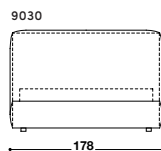

BLO 118

Henri

+61 8 9389 6669
info@henriliving.com.au
204 Stirling Hwy, Claremont WA 6010

www.henriliving.com.au