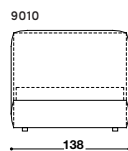

BLO 118

Henri

+61 8 9389 6669
info@henriliving.com.au
204 Stirling Hwy, Claremont WA 6010

www.henriliving.com.au