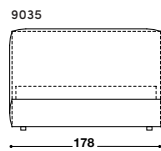

BLO 118

Henri

+61 8 9389 6669
info@henriliving.com.au
204 Stirling Hwy, Claremont WA 6010

www.henriliving.com.au