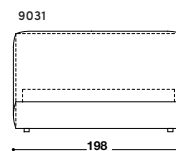

BLO 118

Henri

+61 8 9389 6669
info@henriliving.com.au
204 Stirling Hwy, Claremont WA 6010

www.henriliving.com.au