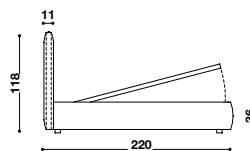

BLO 118

Henri

+61 8 9389 6669
info@henriliving.com.au
204 Stirling Hwy, Claremont WA 6010

www.henriliving.com.au