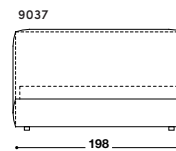

BLO 118

Henri

+61 8 9389 6669
info@henriliving.com.au
204 Stirling Hwy, Claremont WA 6010

www.henriliving.com.au