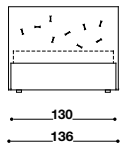

CHANCE BED

DÉSIRÉE

Available in a range of sizes & fabrics

The Chance bed by Désirée has an elegant and refined design enhanced by the capitonné manufacturing. The quilted design and width of the bed head emphasises personality and elegance. Available with a manual opening mechanism base - the perfect way to add additional storage to any bedroom space.

CHANCE

9010

9042

9043

9050

9044

9045

Henri

+61 8 9389 6669
info@henriliving.com.au
204 Stirling Hwy, Claremont WA 6010

www.henriliving.com.au