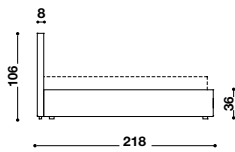

CHANCE BED

DÉSIRÉE

Available in a range of sizes & fabrics

The Chance bed by Désirée has an elegant and refined design enhanced by the capitonné manufacturing. The quilted design and width of the bed head emphasises personality and elegance. Available with a manual opening mechanism base - the perfect way to add additional storage to any bedroom space.

CHANCE

9010

9042

9043

9050

9044

9045

Henri

+61 8 9389 6669
info@henriliving.com.au
204 Stirling Hwy, Claremont WA 6010

www.henriliving.com.au