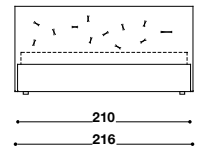

CHANCE BED

DÉSIRÉE

Available in a range of sizes & fabrics

The Chance bed by Désirée has an elegant and refined design enhanced by the capitonné manufacturing. The quilted design and width of the bed head emphasises personality and elegance. Available with a manual opening mechanism base - the perfect way to add additional storage to any bedroom space.

CHANCE

9010

9042

9043

9050

9044

9045

Henri