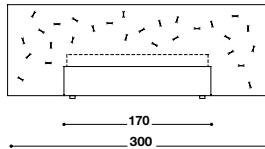

CHANCE BED

DÉSIRÉE

Available in a range of sizes & fabrics

The Chance bed by Désirée has an elegant and refined design enhanced by the capitonné manufacturing. The quilted design and width of the bed head emphasises personality and elegance. Available with a manual opening mechanism base - the perfect way to add additional storage to any bedroom space.

CHANCE

9010

9042

9043

9050

9044

9045

Henri