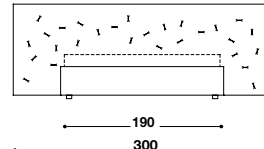

CHANCE BED

DÉSIRÉE

Available in a range of sizes & fabrics

The Chance bed by Désirée has an elegant and refined design enhanced by the capitonné manufacturing. The quilted design and width of the bed head emphasises personality and elegance. Available with a manual opening mechanism base - the perfect way to add additional storage to any bedroom space.

CHANCE

9010

9042

9043

9050

9044

9045

Henri