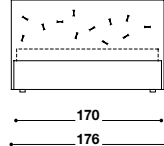

CHANCE BED

DÉSIRÉE

Available in a range of sizes & fabrics

The Chance bed by Désirée has an elegant and refined design enhanced by the capitonné manufacturing. The quilted design and width of the bed head emphasises personality and elegance. Available with a manual opening mechanism base - the perfect way to add additional storage to any bedroom space.

CHANCE

9010

9042

9043

9050

9044

9045

Henri

+61 8 9389 6669
info@henriliving.com.au
204 Stirling Hwy, Claremont WA 6010

www.henriliving.com.au