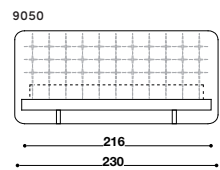

DEDALO UP

Henri

+61 8 9389 6669
info@henriliving.com.au
204 Stirling Hwy, Claremont WA 6010

www.henriliving.com.au