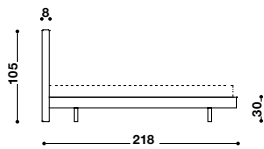

DEDALO UP

Henri

+61 8 9389 6669
info@henriliving.com.au
204 Stirling Hwy, Claremont WA 6010

www.henriliving.com.au