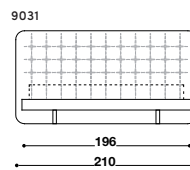

DEDALO UP

Henri

+61 8 9389 6669
info@henriliving.com.au
204 Stirling Hwy, Claremont WA 6010

www.henriliving.com.au