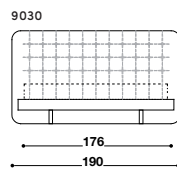

DEDALO UP

Henri

+61 8 9389 6669
info@henriliving.com.au
204 Stirling Hwy, Claremont WA 6010

www.henriliving.com.au