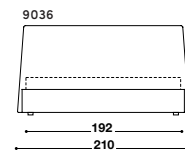

LOV

Henri

+61 8 9389 6669
info@henriliving.com.au
204 Stirling Hwy, Claremont WA 6010

www.henriliving.com.au