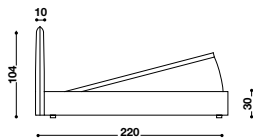

LOV

Henri

+61 8 9389 6669
info@henriliving.com.au
204 Stirling Hwy, Claremont WA 6010

www.henriliving.com.au