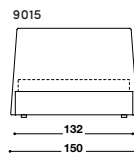

LOV

Henri

+61 8 9389 6669
info@henriliving.com.au
204 Stirling Hwy, Claremont WA 6010

www.henriliving.com.au