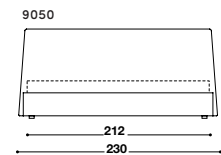

LOV

Henri

+61 8 9389 6669
info@henriliving.com.au
204 Stirling Hwy, Claremont WA 6010

www.henriliving.com.au