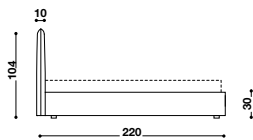

LOV

Henri

+61 8 9389 6669
info@henriliving.com.au
204 Stirling Hwy, Claremont WA 6010

www.henriliving.com.au