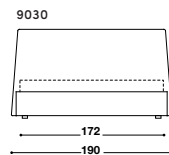

LOV

Henri

+61 8 9389 6669
info@henriliving.com.au
204 Stirling Hwy, Claremont WA 6010

www.henriliving.com.au