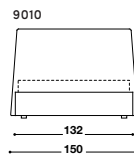

LOV

Henri

+61 8 9389 6669
info@henriliving.com.au
204 Stirling Hwy, Claremont WA 6010

www.henriliving.com.au