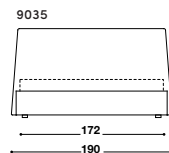

LOV

Henri

+61 8 9389 6669
info@henriliving.com.au
204 Stirling Hwy, Claremont WA 6010

www.henriliving.com.au