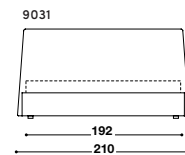

LOV

Henri

+61 8 9389 6669
info@henriliving.com.au
204 Stirling Hwy, Claremont WA 6010

www.henriliving.com.au