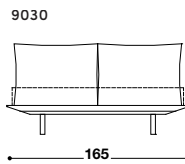

PLATZ

Henri

+61 8 9389 6669
info@henriliving.com.au
204 Stirling Hwy, Claremont WA 6010

www.henriliving.com.au