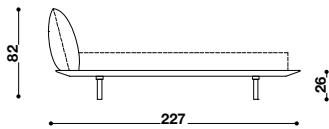

PLATZ

Henri

+61 8 9389 6669
info@henriliving.com.au
204 Stirling Hwy, Claremont WA 6010

www.henriliving.com.au