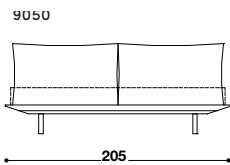

PLATZ

Henri

+61 8 9389 6669
info@henriliving.com.au
204 Stirling Hwy, Claremont WA 6010

www.henriliving.com.au