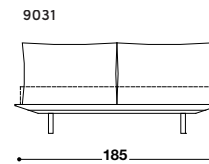

PLATZ

Henri

+61 8 9389 6669
info@henriliving.com.au
204 Stirling Hwy, Claremont WA 6010

www.henriliving.com.au