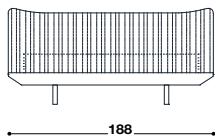

SHELLON

9030