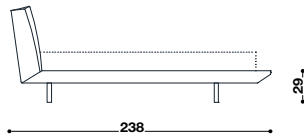

SHELLON BED

DÉSIRÉE

Available in a range of sizes & fabrics

Shellon is a bed with soft, airy lines. Its light and airy appeal is achieved thanks to the inwardly slanting bed frame raised from the floor and by the headboard that is inclined backwards as it reaches the centre and give it a three-dimensional appeal. The softness is afforded by the quilted headboard made up of irregular ruffles.

SHELLON

9030

9040

Henri

+61 8 9389 6669

info@henriliving.com.au

204 Stirling Hwy, Claremont WA 6010

www.henriliving.com.au