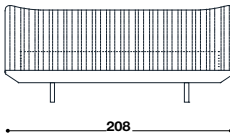

SHELLON BED

DÉSIRÉE

Available in a range of sizes & fabrics

Shellon is a bed with soft, airy lines. Its light and airy appeal is achieved thanks to the inwardly slanting bed frame raised from the floor and by the headboard that is inclined backwards as it reaches the centre and give it a three-dimensional appeal. The softness is afforded by the quilted headboard made up of irregular ruffles.

SHELLON

9030

9040

Henri

+61 8 9389 6669

info@henriliving.com.au

204 Stirling Hwy, Claremont WA 6010

www.henriliving.com.au