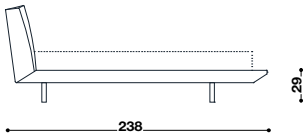

Henri

+61 8 9389 6669

info@henriliving.com.au

204 Stirling Hwy, Claremont WA 6010

www.henriliving.com.au