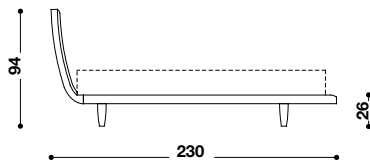

TULISS

Henri

+61 8 9389 6669
info@henriliving.com.au
204 Stirling Hwy, Claremont WA 6010

www.henriliving.com.au