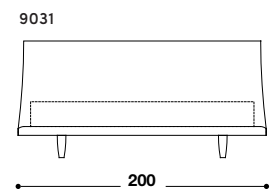

TULISS

Henri

+61 8 9389 6669
info@henriliving.com.au
204 Stirling Hwy, Claremont WA 6010

www.henriliving.com.au