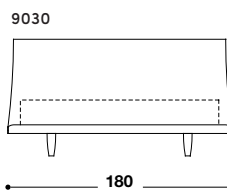

TULISS

Henri

+61 8 9389 6669
info@henriliving.com.au
204 Stirling Hwy, Claremont WA 6010

www.henriliving.com.au