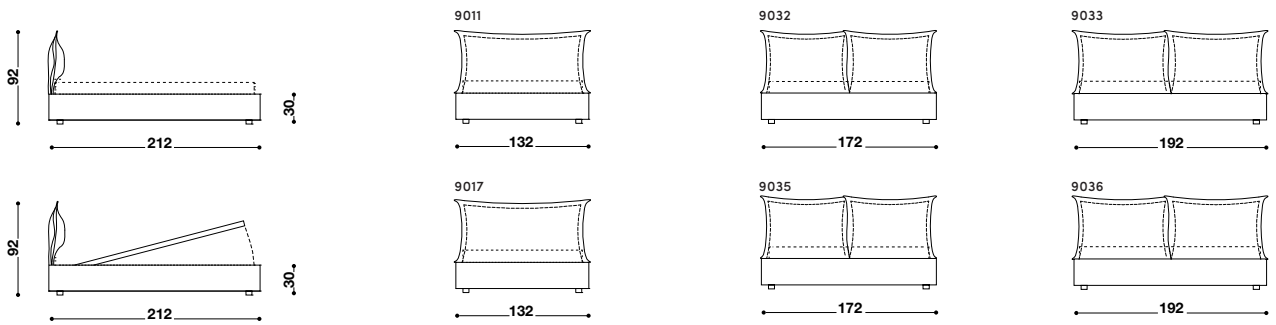

VANITY

Henri

+61 8 9389 6669
info@henriliving.com.au
204 Stirling Hwy, Claremont WA 6010

www.henriliving.com.au