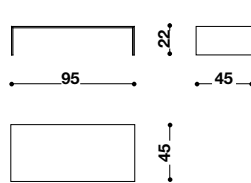

ZEROCENTO TABLES

DÉSIRÉE

Available in a range of sizes

Simple design and minimalism for the Zerocento collection, made with a single material, characterised by the continuity between top and the support structure. The series of tables, developed in different shapes and sizes, which you can overlay and pull, creating original geometric effects. The structure is made of aluminium corrugated matte lacquered in white, hemp, red, or veneered oak termocotto.

ZEROCENTO

7625

7627

7626

Henri

+61 8 9389 6669
info@henriliving.com.au
204 Stirling Hwy, Claremont WA 6010

www.henriliving.com.au