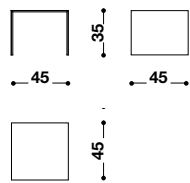

ZEROCENTO

7625