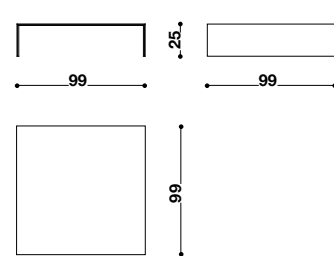

ZEROCENTO TABLES

DÉSIRÉE

Available in a range of sizes

Simple design and minimalism for the Zerocento collection, made with a single material, characterised by the continuity between top and the support structure. The series of tables, developed in different shapes and sizes, which you can overlay and pull, creating original geometric effects. The structure is made of aluminium corrugated matte lacquered in white, hemp, red, or veneered oak termocotto.

ZEROCENTO

7625

7627

7626

Henri

+61 8 9389 6669
info@henriliving.com.au
204 Stirling Hwy, Claremont WA 6010

www.henriliving.com.au