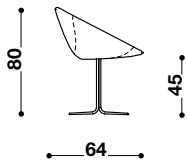

ONE FLO

1115 - SOFT CHAIR
1110 - POLYETHYLENE CHAIR

Henri

+61 8 9389 6669
info@henriliving.com.au
204 Stirling Hwy, Claremont WA 6010

www.henriliving.com.au