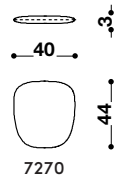

ONE FLO

1115 - SOFT CHAIR
1110 - POLYETHYLENE CHAIR

Henri

+61 8 9389 6669
info@henriliving.com.au
204 Stirling Hwy, Claremont WA 6010

www.henriliving.com.au