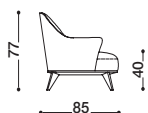

ALASIA

1010