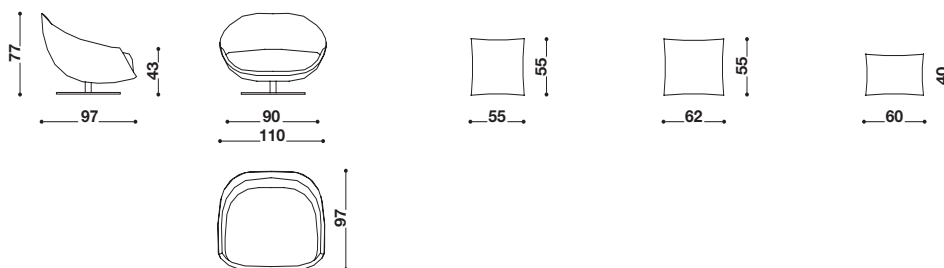

AVI

Henri

+61 8 9389 6669
info@henriliving.com.au
204 Stirling Hwy, Claremont WA 6010

www.henriliving.com.au