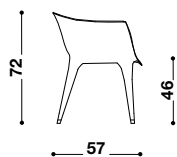

DORALEE

1005 - LEATHER
1007 - STIFF LEATHER

Henri

+61 8 9389 6669
info@henriliving.com.au
204 Stirling Hwy, Claremont WA 6010

www.henriliving.com.au