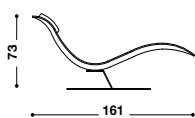

ELI FLY

6505/A - FABRIC OR LEATHER
6510/A - LACQUERED